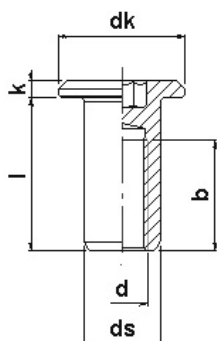

PRODUCT SHEET

Description:

Steel Head F593,5mm Hex,M8,Head $\varnothing 17 \times 2$ mm,Shaft $\varnothing 10 \times 11,5$ mm,BPL

Item number:

12.09.890-0

Units	Box	Carton	HS Code	Barcode
Pcs.	1	2000	7318190090	
				5704866026123